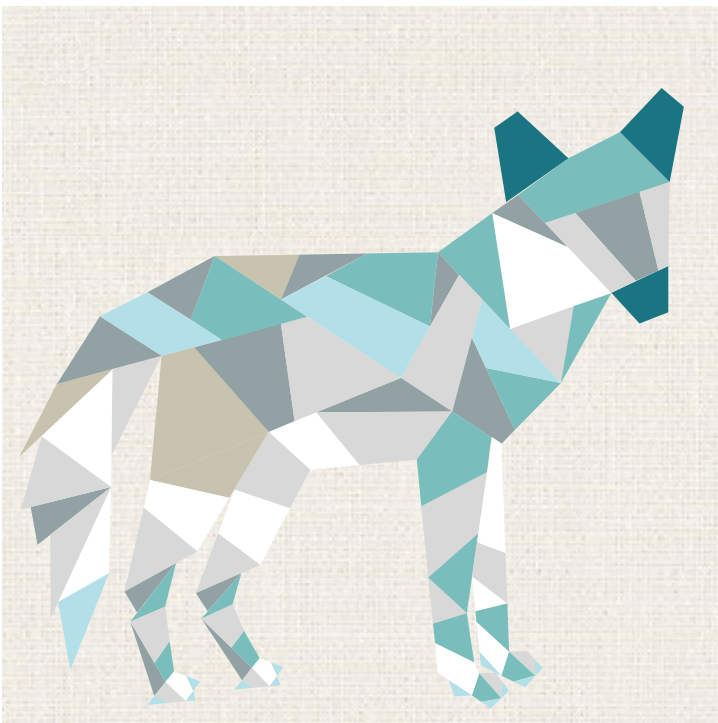

the FOREST ABSTRACTIONS quilt: the COYOTE

		Moondust Gold
		Kona Everglade
		Kona Aqua
		Kona Parchment
		Kona Shale
		Kona Sage
		Kona Shadow
		Kona White