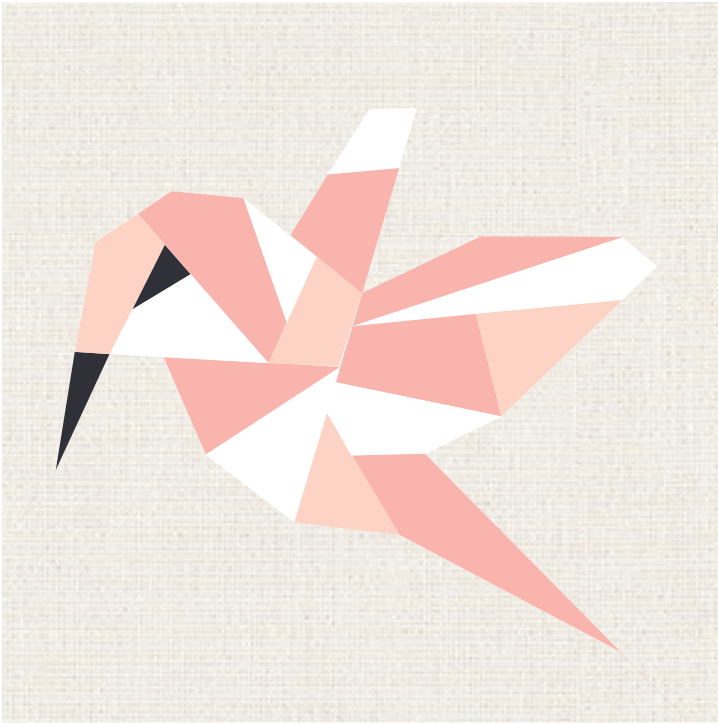

the FOREST ABSTRACTIONS quilt: the HUMMINGBIRD

		Moondust Gold
		Kona Charcoal
		Kona Salmon
		Kona Ice Peach
		Kona White