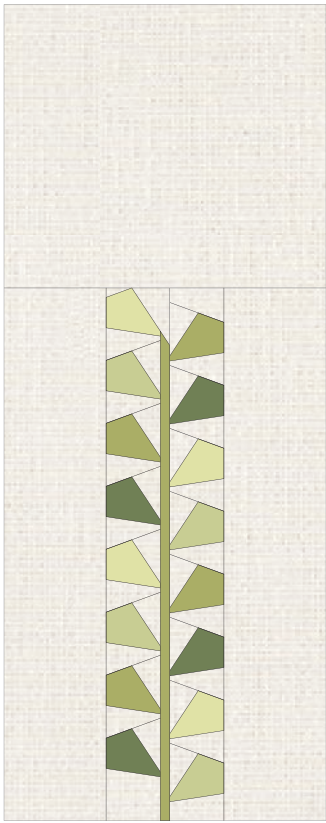

the FOREST ABSTRACTIONS quilt: the VINE

		Moondust Gold
		Kona Ivy
		Kona Olive
		Kona Artichoke
		Kona Celery