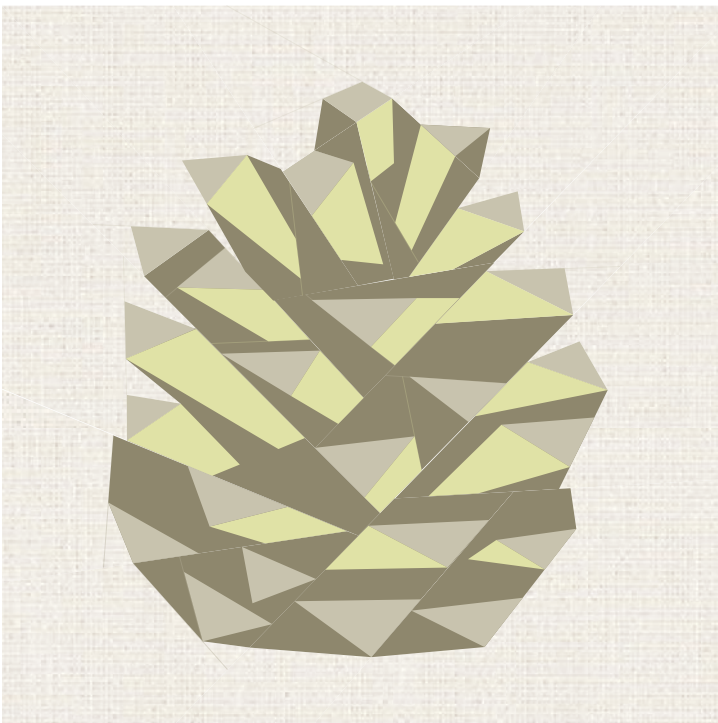

the FOREST ABSTRACTIONS quilt

by violet craft

#forestabstractions

No. 003

Fabric Requirements:

One fat quarter of each of the (20) colors listed below:

Kona Ice Peach

Kona Aqua

the FOREST ABSTRACTIONS quilt: the TRILLIUM

		Moondust Gold			Kona Everglade
		Kona Charcoal			Kona Sage
		Kona Ivy			Kona Aqua
		Kona Celery			Kona White

the FOREST ABSTRACTIONS quilt: the SNAIL

the FOREST ABSTRACTIONS quilt: the PINECONE