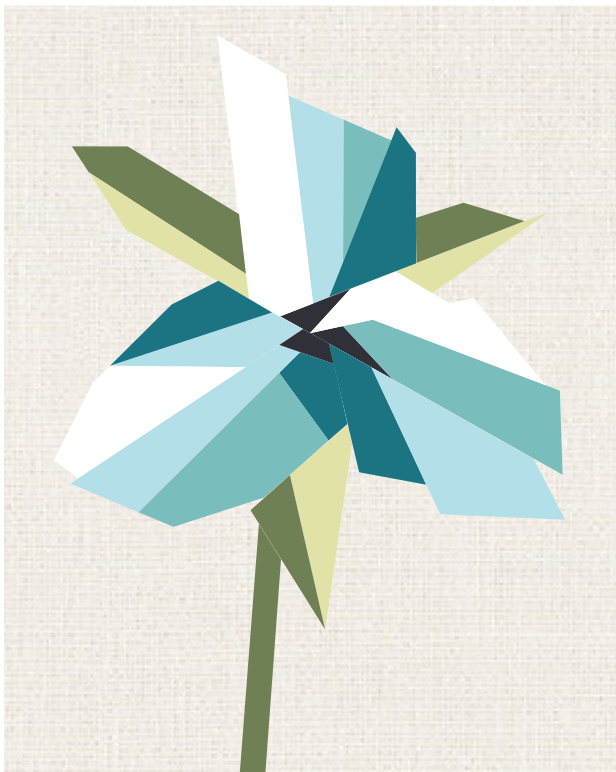

the FOREST ABSTRACTIONS quilt: the TRILLIUM

		Moondust Gold			Kona Everglade
		Kona Charcoal			Kona Sage
		Kona Ivy			Kona Aqua
		Kona Celery			Kona White